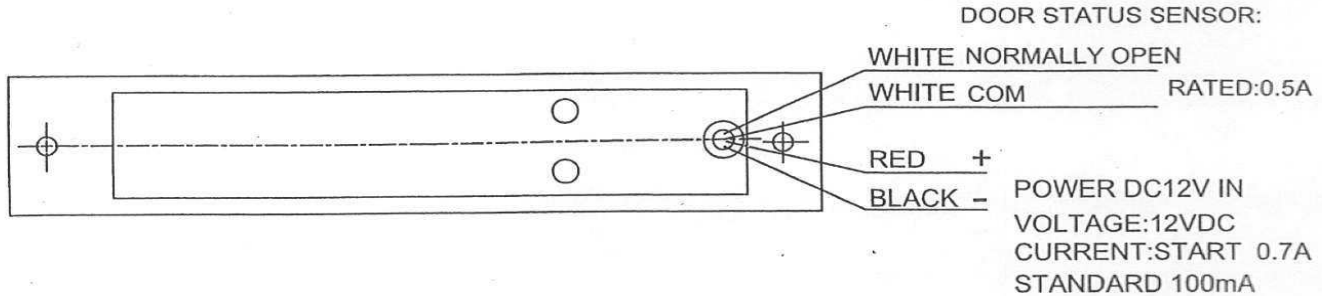

1971 ELECTROPISTÓN / ELECTRIC DROPBOLT

AUTOLOCK TIME DELAY SETTING