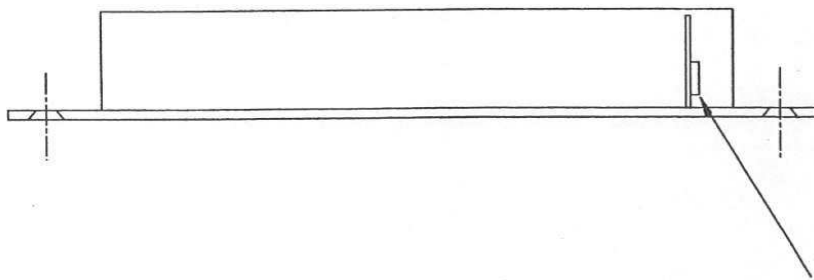

1971 ELECTROPISTÓN / ELECTRIC DROPBOLT

AUTOLOCK TIME DELAY SETTING